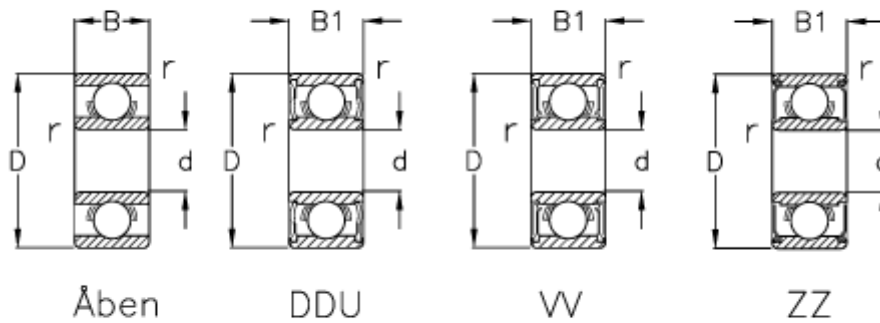

Data Sheet

Article number: 5704030040041

Description: NSK Bearing 623 ZZ MC3
d=3 D=10 B=4 pack of 20 pcs

Measures

B	= 4	Max rpm ZZ-WW = 50000
B1	= 4	r min = 0.15
d	= 3	Type = 623
D	= 10	
Load Cor (N)	= 218	
Load Cr (N)	= 630	
Max rpm DD	= -	
Max rpm open	= 60000	